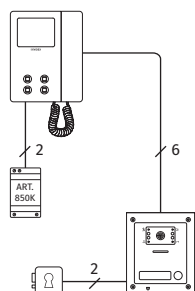

CVK4K Videokits

4000 Series Flush & Surface Videokits

6 WIRES
BUS

INTERCOM.

WIDE CAMERA
OPT.

CVK4KS

Part No.	CVK4K	CVK4KS	CVK4K2	CVK4K2S
CONNECTION	6 Wire Bus (twisted pair balanced video V1/V2)			
OUTDOOR STATION	4000 Series			
SPEAKER UNIT MODULE	1 x 4833-1		1 x 4833-2	
CAMERA TYPE	Colour camera with white illumination LEDs			
WIDE CAMERA OPTION	Available (170° viewing angle)			
LEDs	4: Busy (red), Call (red), Speak (yellow), Door Open (green)			
CALL BUTTONS	1		2	
DOOR RELEASE	Built-in Lock Relay Dry Contacts C, NC, NO or capacitor discharge			
CALL TYPE	Electronic Call Tone (and reassurance tones)			
MOUNTING BOX	1 x 4851	1 x 4881	1 x 4851	1 x 4881
RAINSHIELD OPTION*	4871	4891	4871	4891
SIZE	1 module			
MOUNTING	Flush	Surface	Flush	Surface
POWER SUPPLY UNIT	1 x 850K		2 x 850K	
INPUT/OUTPUT/VA	230Vac / 24Vac / 24VA			
SIZE	5 Modules A Type DIN Box (87x105x65mm)			
MOUNTING	DIN rail or direct wall fixing			
VIDEO DISTRIBUTOR	n/a		1 x 316N	

* To be ordered separately

Camera mounting height & distance.

6256 3.5" conventional videophone

CVK4K

	CVK4K	CVK4KS	CVK4K2	CVK4K2S
INDOOR STATION	1 x 6256		2 x 6256	
SERIES	6200 Series			
DISPLAY	3.5" Hi-Res colour LCD TFT			
HANDSET / HANDS FREE	Handset			
BUTTONS / SERVICES	4: Service, Camera recall, Door-open/Intercommunicating call, Privacy			
LEDS	2: Door open, Privacy ON			
MEMORY BOARD OPTION^{*2}	Yes, up to 100 pictures stored in built in memory			
ADJUSTMENT	Call tone volume, Hue, Contrast, Brightness			
PROGRAMMING	Privacy duration, Number of rings, Intercommunicating call			
MOUNTING	Surface			
FINISHING	Satin white			
DESKTOP KIT OPTION^{*3}	62931			
PACKAGING WEIGHT	2.5Kg	2.7Kg	3.7Kg	3.9Kg