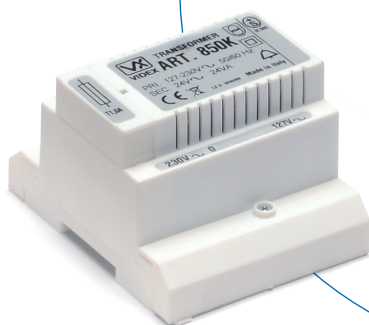

CVK4K Videokits

4000 Series Flush & Surface Videokits

6 WIRES
BUS

INTERCOM.

WIDE CAMERA
OPT.

CVK4KS

Part No.	CVK4K	CVK4KS	CVK4K2	CVK4K2S
CONNECTION	6 Wire Bus (twisted pair balanced video V1/V2)			
OUTDOOR STATION	4000 Series			
SPEAKER UNIT MODULE	1 x 4833-1		1 x 4833-2	
CAMERA TYPE	Colour camera with white illumination LEDs			
WIDE CAMERA OPTION	Available (170° viewing angle)			
LEDs	4: Busy (red), Call (red), Speak (yellow), Door Open (green)			
CALL BUTTONS	1		2	
DOOR RELEASE	Built-in Lock Relay Dry Contacts C, NC, NO or capacitor discharge			
CALL TYPE	Electronic Call Tone (and reassurance tones)			
MOUNTING BOX	1 x 4851	1 x 4881	1 x 4851	1 x 4881
RAINSHIELD OPTION*	4871	4891	4871	4891
SIZE	1 module			
MOUNTING	Flush	Surface	Flush	Surface
POWER SUPPLY UNIT	1 x 850K		2 x 850K	
INPUT/OUTPUT/VA	230Vac / 24Vac / 24VA			
SIZE	5 Modules A Type DIN Box (87x105x65mm)			
MOUNTING	DIN rail or direct wall fixing			
VIDEO DISTRIBUTOR	n/a		1 x 316N	

* To be ordered separately

Camera mounting height & distance.

6256 3.5" conventional videophone

CVK4K

	CVK4K	CVK4KS	CVK4K2	CVK4K2S
INDOOR STATION	1 x 6256		2 x 6256	
SERIES	6200 Series			
DISPLAY	3.5" Hi-Res colour LCD TFT			
HANDSET / HANDS FREE	Handset			
BUTTONS / SERVICES	4: Service, Camera recall, Door-open/Intercommunicating call, Privacy			
LEDS	2: Door open, Privacy ON			
MEMORY BOARD OPTION^{*2}	Yes, up to 100 pictures stored in built in memory			
ADJUSTMENT	Call tone volume, Hue, Contrast, Brightness			
PROGRAMMING	Privacy duration, Number of rings, Intercommunicating call			
MOUNTING	Surface			
FINISHING	Satin white			
DESKTOP KIT OPTION^{*3}	62931			
PACKAGING WEIGHT	2.5Kg	2.7Kg	3.7Kg	3.9Kg