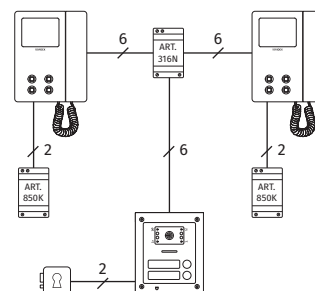

CVK4K Videokits

4000 Series Flush & Surface Videokits

6 WIRES
BUS

INTERCOM.

WIDE CAMERA
OPT.

CVK4KS

Part No.	CVK4K	CVK4KS	CVK4K2	CVK4K2S
CONNECTION	6 Wire Bus (twisted pair balanced video V1/V2)			
OUTDOOR STATION	4000 Series			
SPEAKER UNIT MODULE	1 x 4833-1		1 x 4833-2	
CAMERA TYPE	Colour camera with white illumination LEDs			
WIDE CAMERA OPTION	Available (170° viewing angle)			
LEDs	4: Busy (red), Call (red), Speak (yellow), Door Open (green)			
CALL BUTTONS	1		2	
DOOR RELEASE	Built-in Lock Relay Dry Contacts C, NC, NO or capacitor discharge			
CALL TYPE	Electronic Call Tone (and reassurance tones)			
MOUNTING BOX	1 x 4851	1 x 4881	1 x 4851	1 x 4881
RAINSHIELD OPTION*	4871	4891	4871	4891
SIZE	1 module			
MOUNTING	Flush	Surface	Flush	Surface
POWER SUPPLY UNIT	1 x 850K		2 x 850K	
INPUT/OUTPUT/VA	230Vac / 24Vac / 24VA			
SIZE	5 Modules A Type DIN Box (87x105x65mm)			
MOUNTING	DIN rail or direct wall fixing			
VIDEO DISTRIBUTOR	n/a		1 x 316N	