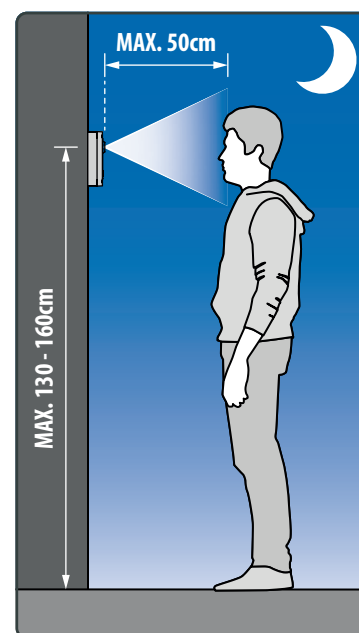

Camera mounting height & distance.