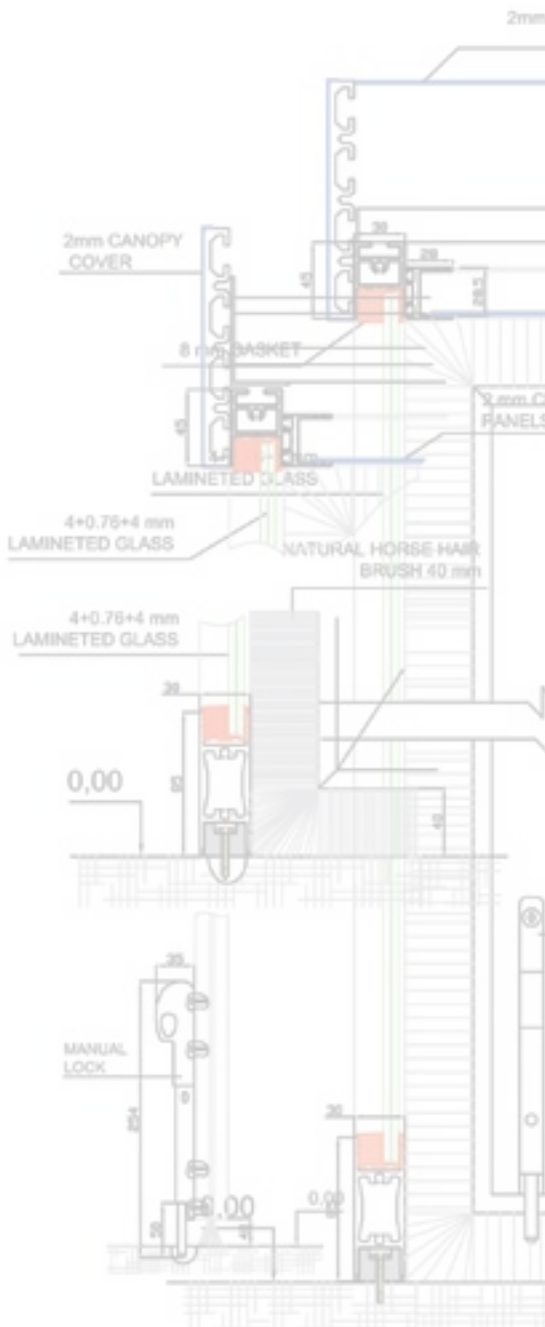

| D | D1 | D2 | W/3 | W/4 | H | K |
|------|------|------|------|------|-----------|---------|
| 2000 | 1966 | 1906 | 860 | 1270 | 2100-2400 | 140-300 |
| 2200 | 2166 | 2106 | 960 | 1410 | 2100-2400 | 140-300 |
| 2400 | 2366 | 2306 | 1060 | 1550 | 2100-2400 | 140-300 |
| 2600 | 2566 | 2506 | 1160 | 1690 | 2100-2400 | 140-300 |
| 2800 | 2766 | 2706 | 1260 | 1830 | 2100-2400 | 140-300 |
| 3000 | 2966 | 2906 | 1360 | 1970 | 2100-2400 | 140-300 |

* Dimensions are in millimeters.

** Special dimensions available on request.

*** Dimensions are for information purposes only and are subject to change upon static requirements.

D: Outer Canopy Diameter
D1: Outer Ground Diameter
D2: Inner Diameter
W: Passage Width
H: Passage Height
K: Canopy Height

| Technical Specifications | | |
|---|----------|----------------------------|
| Drum Walls, Curved Glasses | Standard | 4 + 4 mm Laminated Glasses |
| Drum Walls, Sheet Metal Panelling | | Optional |
| Door Leaves, Glasses | Standard | 8 mm Tempered Glasses |
| Door Handles Vertical Stainless Steel 70 cm | Standard | |
| Halogen Spot Light | | Optional |
| LED Spot Light Cool White/Warm Daylight | Standard | |
| Anodized Finish | Standard | |
| Electrostatic Powder Coating / Standard RAL | Standard | |
| Stainless Steel Cladding | | Optional |
| Floor Mat | | Optional |
| Floor Ring | | Optional |
| Waterproof Ceiling | | Optional |
| Night Shield | | Optional |
| Theftproof System | | Optional |
| Lighting on/off Button | Standard | |
| Speed Control Mechanism | | Optional |
| Circular Air Curtain | | Optional |
| Espagnolette Lock | | Optional |