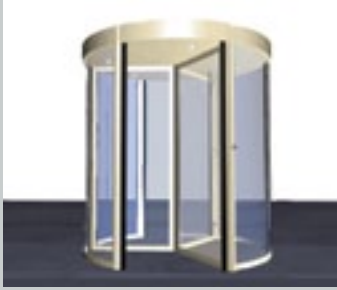

METAXDOOR MR30/SM Standard Manual Revolving Door

Revolving Doors

Sliding Doors

Swing Doors

3-Leaf-Manual Revolving Door

4-Leaf-Manual Revolving Door

Night Shield

*You Dream,
We Build*

Wherever you need a durable and economic entrance system **METAXDOOR MR30/SM** Manual Revolving Door is the solution for you.

METAXDOOR MR30/SM series manual revolving doors are designed specially for entrances where durability and economy are the main objectives. These doors; made of aluminium and glass, have the ability to be made automatic whenever requested.

METAXDOOR MR30/SM series manual revolving doors also provide you with a variety of external designs and chic looks to fit your buildings exteriors.

If the conditions are tough and you want an economic entrance solution which will complete your building's exterior design **METAXDOOR** MR30/SM manual revolving doors are made for you.