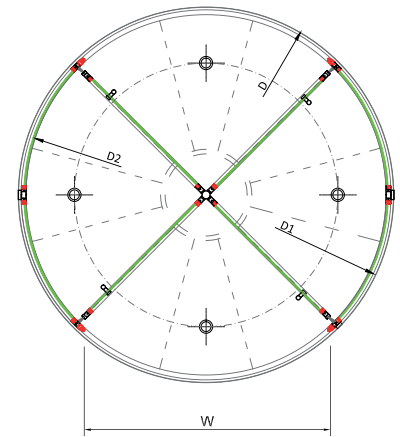

| D | D1 | D2 | W/3 | W/4 | H | K |
|------|------|------|------|------|-----------|---------|
| 2000 | 1966 | 1906 | 860 | 1270 | 2100-2400 | 140-300 |
| 2200 | 2166 | 2106 | 960 | 1410 | 2100-2400 | 140-300 |
| 2400 | 2366 | 2306 | 1060 | 1550 | 2100-2400 | 140-300 |
| 2600 | 2566 | 2506 | 1160 | 1690 | 2100-2400 | 140-300 |
| 2800 | 2766 | 2706 | 1260 | 1830 | 2100-2400 | 140-300 |
| 3000 | 2966 | 2906 | 1360 | 1970 | 2100-2400 | 140-300 |

* Dimensions are in millimeters.

** Special dimensions available on request.

*** Dimensions are for information purposes only and are subject to change upon static requirements.

D: Outer Canopy Diameter
D1: Outer Ground Diameter
D2: Inner Diameter
W: Passage Width
H: Passage Height
K: Canopy Height